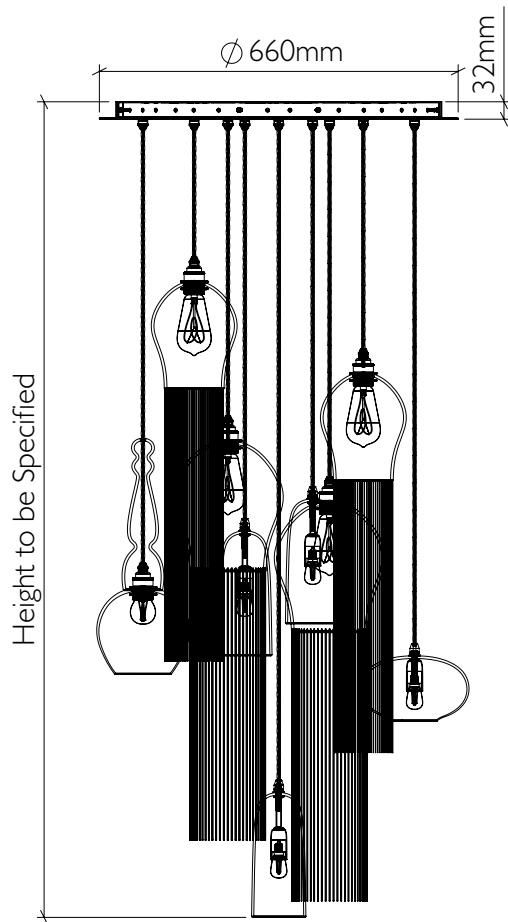

CURIOUSA

TIGER LILY CHANDELIER

PRODUCT CODE
TIGER_LILY_10

GLASS
Free-blown glass. Available in 22 colours.
(See 'Options' PDF.)

FITTING
E27 [25W Max, 220-240V 50Hz]
Available in 5 fitting finishes. (See
'Options' PDF.) E14 & American fittings
[UL Rated] also available.

FLEX
1m adjustable round or twisted fabric
coated flex. Available in 10 colours.
(See 'Options' PDF.) Extra length can be
specified.

AVERAGE WEIGHT
22kg