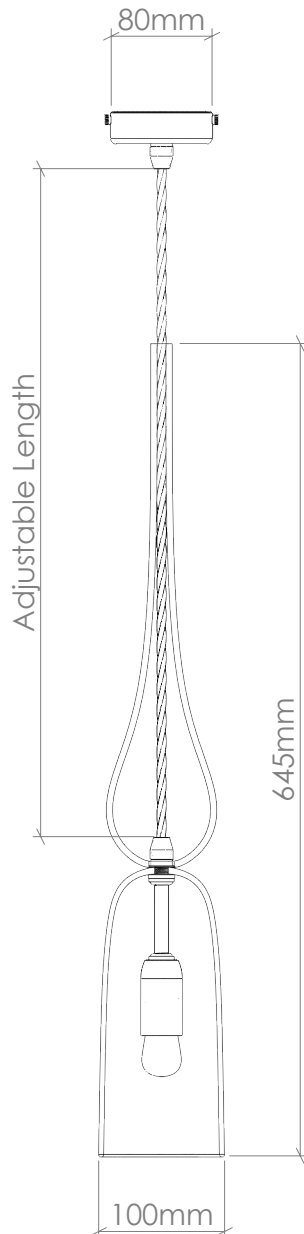

CURIOUSA

TUTTI STEM

PRODUCT CODE

TUT_STE

GLASS

Free-blown glass. Available in 22 colours.
(See 'Options' PDF.)

FITTING

E14 [25W Max, 220-240V 50Hz]
Available in 5 fitting finishes. (See
'Options' PDF.) Wet area [IP Rated]
& American fittings [UL Rated] also
available.

FLEX

1m adjustable round or twisted fabric
coated flex. Available in 10 colours.
(See 'Options' PDF.) Extra length can be
specified.

BULB

Piccolo/Totem

AVERAGE WEIGHT

2.0kg

IMPORTANT INFORMATION

All glass dimensions are approximate – our glass is
free-blown so all dimensions may vary with some
bubbles, swirls and possible colour variations.