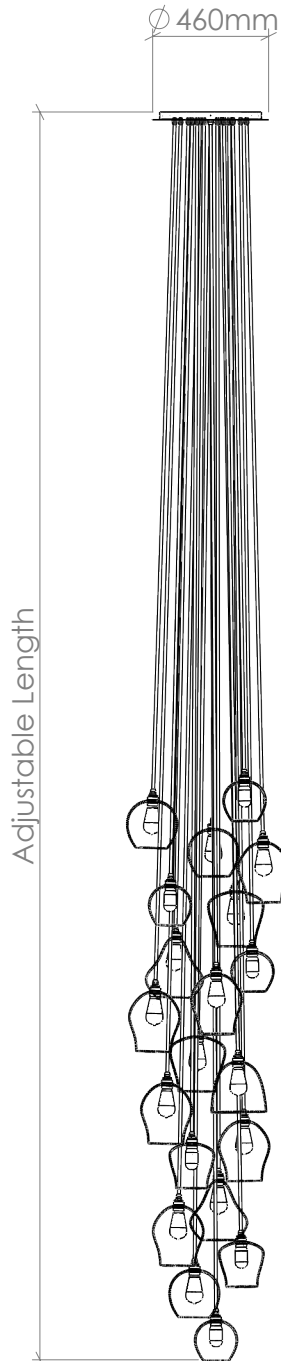

CURIOUSA

GRAND DESIGNS CLUSTERED GLASS CHANDELIER

This chandelier is bespoke and can be customised to work with your space. Please contact us for more information.

GLASS

Free-blown glass. Available in 22 colours. (See 'Options' PDF.)

FITTING

E27 [25W Max, 220-240V 50Hz]
Available in 5 fitting finishes. (See 'Options' PDF.) E14 & American fittings [UL Rated] also available.

FLEX

Adjustable round or twisted fabric coated flex. Available in 10 colours. (See 'Options' PDF.) Extra length can be specified.

AVERAGE WEIGHT

17kg