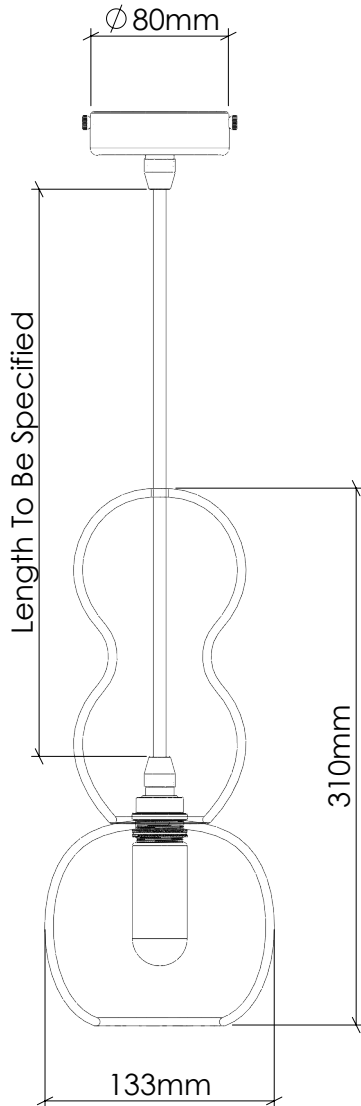

CURIOUSA

WAVELET

BATHROOM

PRODUCT CODE
IP65_WVLT_PEND

GLASS
Free-blown glass. Available in 22 colours.
(See 'Options' PDF.)

FITTING
IP65 [5W Max, 220-240V 50Hz]
Available in 5 fitting finishes. (See
'Options' PDF.)

FLEX
Round fabric coated flex. Available in 10
colours. (See 'Options' PDF.) Length to be
specified (non-adjustable)

BULB
G9 LED Filament

AVERAGE WEIGHT
1.0kg

IMPORTANT INFORMATION
All glass dimensions are approximate – our glass is
free-blown so all dimensions may vary with some
bubbles, swirls and possible colour variations.