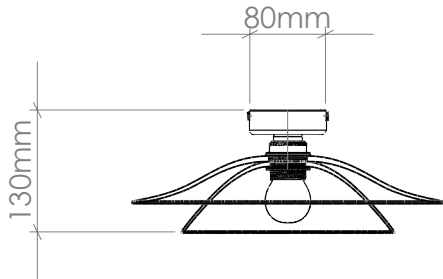

## RHYTHM CEILING LIGHT

**PRODUCT CODE**  
SIREN\_RHYTHM\_CEILING

**GLASS**  
Free-blown glass. Available in 22 colours.  
(See 'Options' PDF.)

**FITTING**  
E27 [25W Max, 220-240V 50Hz]  
Available in 5 fitting finishes. (See  
'Options' PDF.) Wet area [IP Rated]  
& American fittings [UL Rated] also  
available.

**BULB**  
Golf Ball Crown

**AVERAGE WEIGHT**  
1.5kg

**IMPORTANT INFORMATION**  
All glass dimensions are approximate – our glass is  
free-blown so all dimensions may vary with some  
bubbles, swirls and possible colour variations.