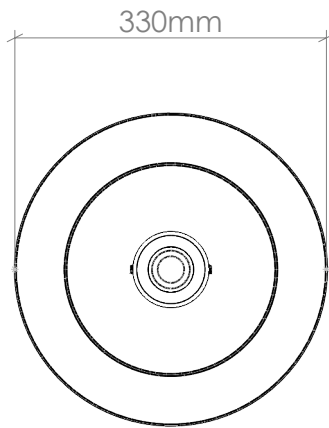

## RHYTHM CEILING LIGHT

**PRODUCT CODE**  
SIREN\_RHYTHM\_CEILING

**GLASS**  
Free-blown glass. Available in 22 colours.  
(See 'Options' PDF.)

**FITTING**  
E27 [25W Max, 220-240V 50Hz]  
Available in 5 fitting finishes. (See  
'Options' PDF.) Wet area [IP Rated]  
& American fittings [UL Rated] also  
available.

**BULB**  
Golf Ball Crown

**AVERAGE WEIGHT**  
1.5kg

**IMPORTANT INFORMATION**  
All glass dimensions are approximate – our glass is  
free-blown so all dimensions may vary with some  
bubbles, swirls and possible colour variations.