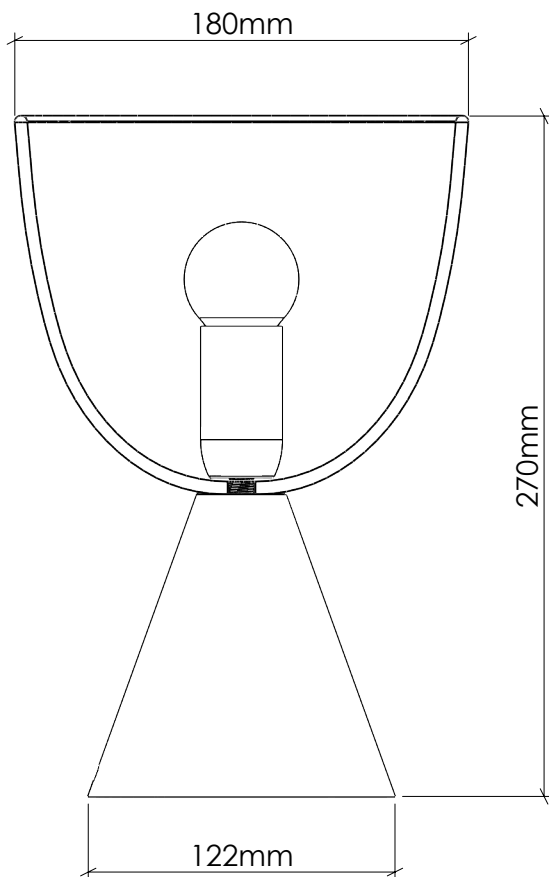

FITTING

E14 [25W Max, 220-240V 50Hz]
E27, & American fittings [UL Rated] also available.

FLEX

2m round fabric coated flex, inline switch, 3 pin plug.

AVERAGE WEIGHT

1.5kg

IMPORTANT INFORMATION

All glass dimensions are approximate – our glass is free-blown so all dimensions may vary with some bubbles, swirls and possible colour variations.

FITTING

E14 [25W Max, 220-240V 50Hz]
E27, & American fittings [UL Rated] also available.

FLEX

2m round fabric coated flex, inline switch, 3 pin plug.

AVERAGE WEIGHT

2.0kg

IMPORTANT INFORMATION

All glass dimensions are approximate – our glass is free-blown so all dimensions may vary with some bubbles, swirls and possible colour variations.