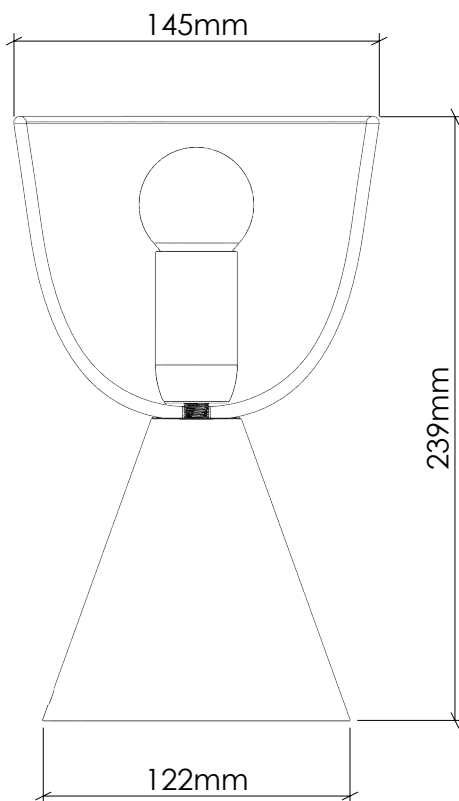

FITTING

E14 [25W Max, 220-240V 50Hz]
E27, & American fittings [UL Rated] also available.

FLEX

2m round fabric coated flex, inline switch, 3 pin plug.

AVERAGE WEIGHT

1.5kg

IMPORTANT INFORMATION

All glass dimensions are approximate – our glass is free-blown so all dimensions may vary with some bubbles, swirls and possible colour variations.

FITTING

E14 [25W Max, 220-240V 50Hz]
E27, & American fittings [UL Rated] also available.

FLEX

2m round fabric coated flex, inline switch, 3 pin plug.

AVERAGE WEIGHT

2.0kg

IMPORTANT INFORMATION

All glass dimensions are approximate – our glass is free-blown so all dimensions may vary with some bubbles, swirls and possible colour variations.