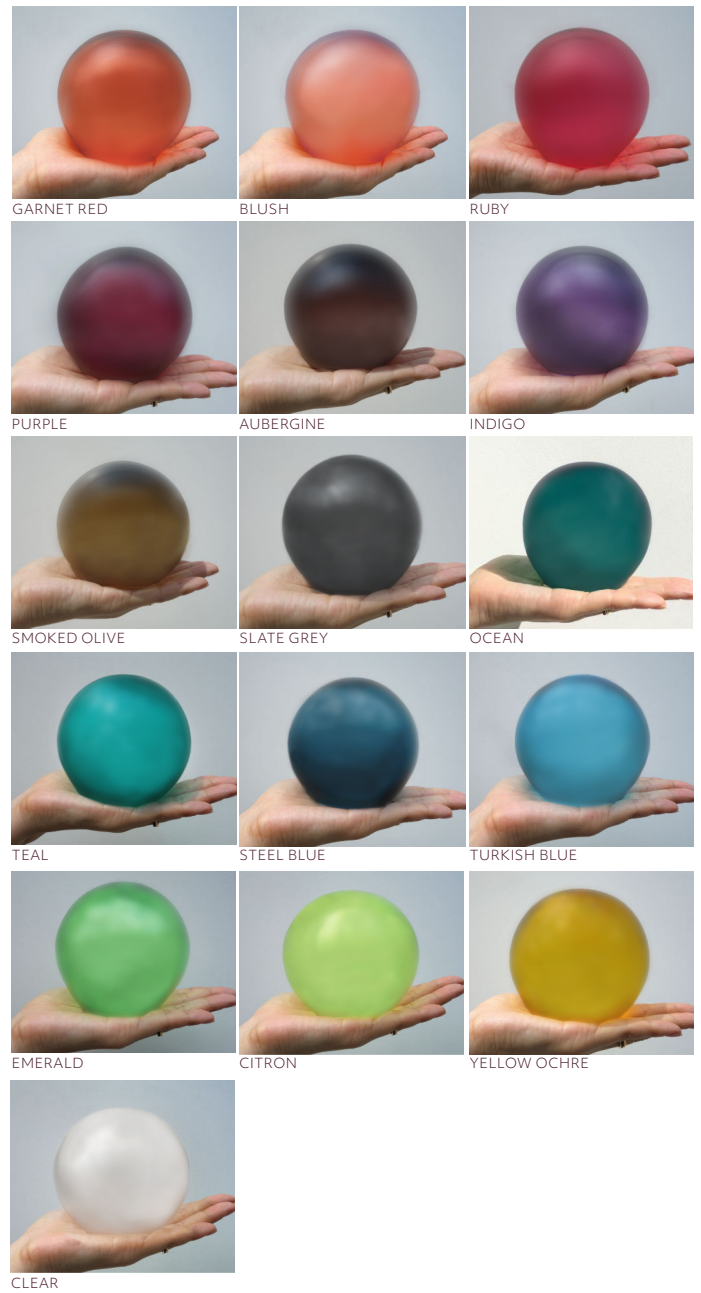

## GLASS COLOURS

Glass samples can be ordered from our contact page on the website. These colours are only a guide. When glass is free hand-blown the colour will naturally vary depending on the shape and thickness of the piece.

### SEMI-OPAQUE

*Diffuse colours are created by sand-blasting the transparent glass to create a diffused effect. These colours are only a guide, exact finish may vary.*

## FLEX

The fabric twisted flex is stocked in ten colours.  
Round flex and additional colours are also available.  
All pendants are supplied with 1m of adjustable flex but can be specified to any length.