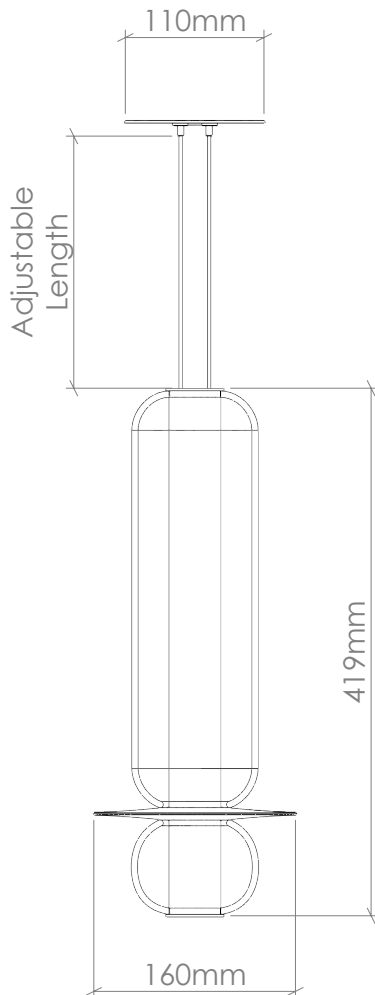

## LOZENGE SQUIRCLE

### FITTING

LED Strip [230V/24V] 2700k (Dimmable), approx. 22 Watts, approx. 900Lumens. With transformer. *American fittings also available.*

### SUPPORT

1m adjustable powered suspension wire.

### IMPORTANT INFORMATION

All glass dimensions are approximate – our glass is free-blown so all dimensions may vary with some bubbles, swirls and possible colour variations.