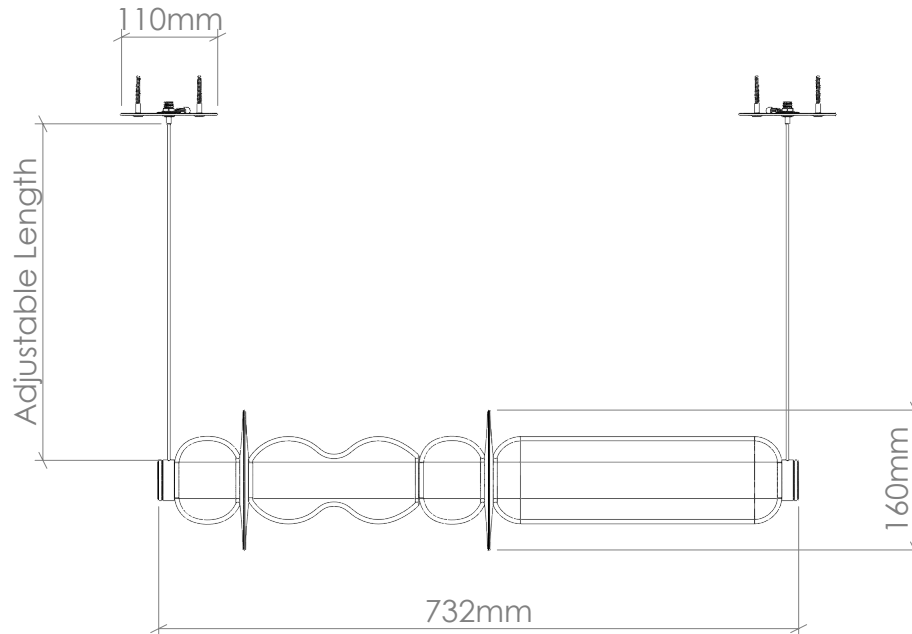

CURIOUSA

RIPPLE CORONA

PRODUCT CODE

RPPL_CRNA

MATERIALS

Free-blown glass, solid brass end caps, hand-turned walnut, oak, or white painted disc.

GLASS

Available in 22 colours including sandblasted finish. (See 'Options' PDF.)

FITTING

LED Strip [230V/24V] 2700k (Dimmable), approx. 32 Watts, approx. 1500 Lumens. With transformer. *American fittings [UL Rated] also available.*

SUPPORT

1m adjustable powered suspension wire with cable gliders.

AVERAGE WEIGHT

5kg

The lumen values stated are for the LEDs only.

There will be an absorption factor of approx.

30%-50% of this when taking into account the housing and the glass colour/finish.