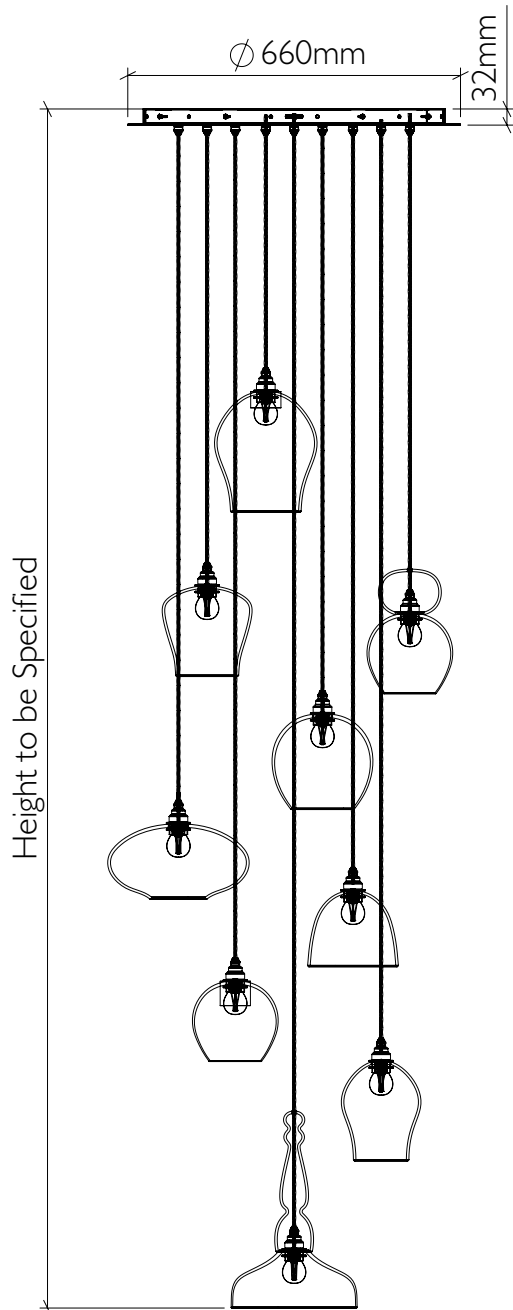

CURIOUSA

9 DROP PENDANT CHANDELIER

This chandelier is bespoke and can be customised to work with your space. Please contact us for more information.

GLASS

Free-blown glass. Available in 22 colours. (See 'Options' PDF.)

FITTING

E27 [25W Max, 220-240V 50Hz]
Available in 5 fitting finishes. (See 'Options' PDF.) E14 & American fittings [UL Rated] also available.

FLEX

1m adjustable round or twisted fabric coated flex. Available in 10 colours. (See 'Options' PDF.) Extra length can be specified.

AVERAGE WEIGHT

22kg