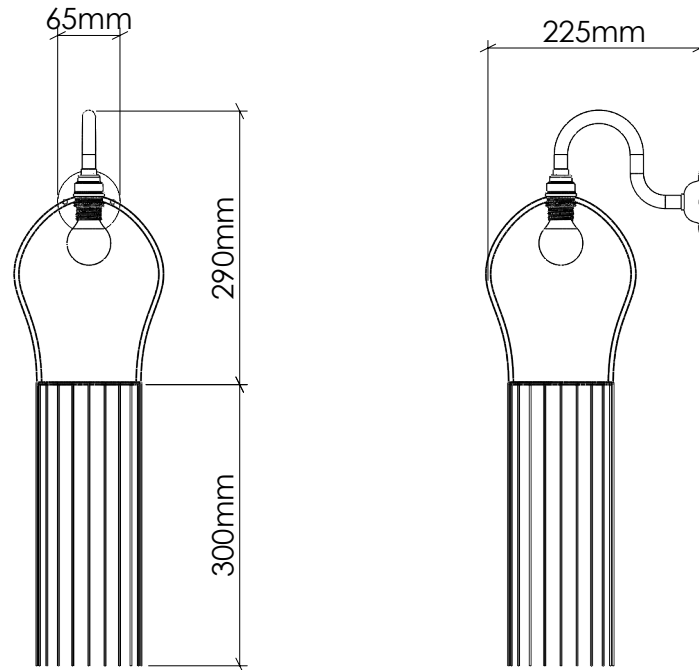

## SWAN WALL LIGHT

### MEDIUM TEARDROP TASSEL