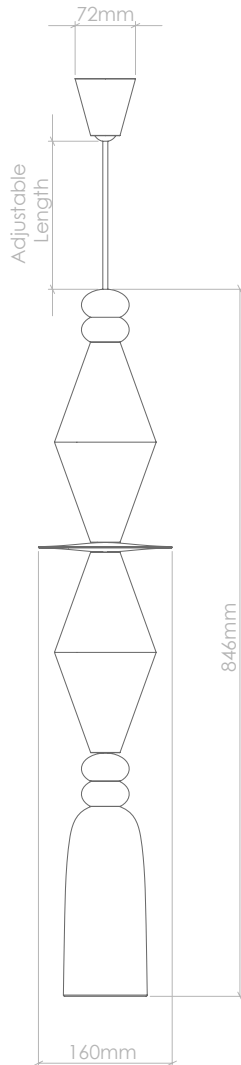

CURIOUSA

VECCHIO

PRODUCT CODE

VECCHIO

MATERIALS

Available Slip-cast porcelain, free-blown glass, metal fittings, hand-turned oak disc.

CERAMIC & GLASS

Available in 10 Ceramic and 10 Glass colours in diffuse. (See 'Options' PDF.)

FITTING

E14 [25W Max, 220-240V 50Hz]
Wet area [IP Rated] & American fittings also available.

FLEX

1m adjustable round fabric coated flex.
Available in 6 colours. (See 'Options' PDF.) Extra length can be specified.

BULB

Totem

AVERAGE WEIGHT

3.0kg