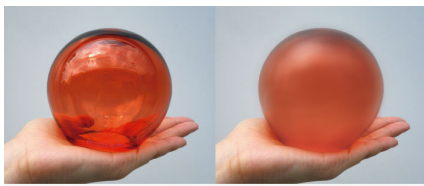

## GLASS COLOURS

TRANSPARENT

DIFFUSE

Garnet Red

TRANSPARENT

DIFFUSE

Blush

TRANSPARENT

SEMI-OPAQUE

DIFFUSE

Canary

*Diffuse colours are created by sand-blasting the transparent glass to create a diffused effect. These glass and ceramic colours are only a guide, exact finish may vary.*

*Any small imperfections within the glass such as bubbles, swirls, slight variations in shape, colour and size are part of the hand-blown process.*