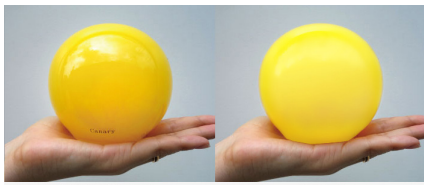

DIFFUSE

Aqua

SEMI-OPAQUE

DIFFUSE

Blau

SEMI-OPAQUE

DIFFUSE

Lichen

SEMI-OPAQUE

DIFFUSE

Canary

*Diffuse colours are created by sand-blasting the transparent glass to create a diffused effect. These glass and ceramic colours are only a guide, exact finish may vary.*

*Any small imperfections within the glass such as bubbles, swirls, slight variations in shape, colour and size are part of the hand-blown process.*