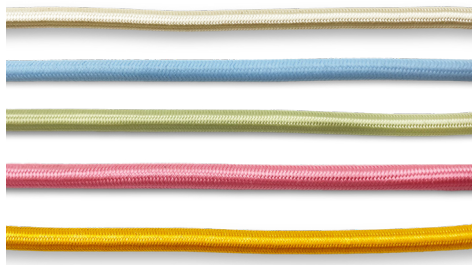

Lilac

Eggshell

China Blue

Eggplant

*A new collection of bone china options hand slipcast in our ceramic studio. The pieces are created using multiple coloured bone china, fired just once, significantly reducing the ecological footprint of each piece.*

*Due to their handmade nature these colours are only a guide. Exact colours and intensities may vary.*

Ivory

Powder Blue

Apple

Pink Rose

Celtic Gold

*Note: our full range of flex colours can be specified upon request*